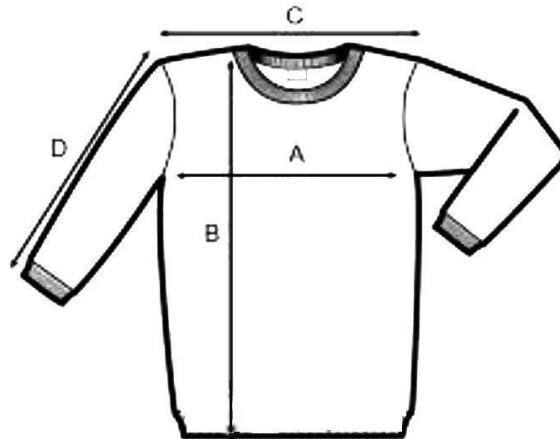

SIZE CHART FROM 2/3 TO 12/14

AGE	2/3 YEARS	3/4 YEARS	4/6 YEARS	6/8 YEARS	8/10 YEARS	10/12 YEARS	12/14 YEARS
HEIGHT (cm)	90 - 97	98 - 105	106 - 116	117 - 127	128- 140	141 - 152	153 - 160
CHEST A (cm)	33	36	38.5	41.5	44	46	48
LENGTH FROM THE SHOULDER B (cm)	38	41	45.5	47.5	51.5	56	59
SHOULDERS C (cm)	27	29	30.9	32.8	34.7	36.6	38.5
SLEEVE LENGTH D (cm)	33	36	40	45.5	51	55	59

HOW WE TAKE THE MEASURES

The image shown here is for illustrative purpose only, it does not correspond to the real item on sale